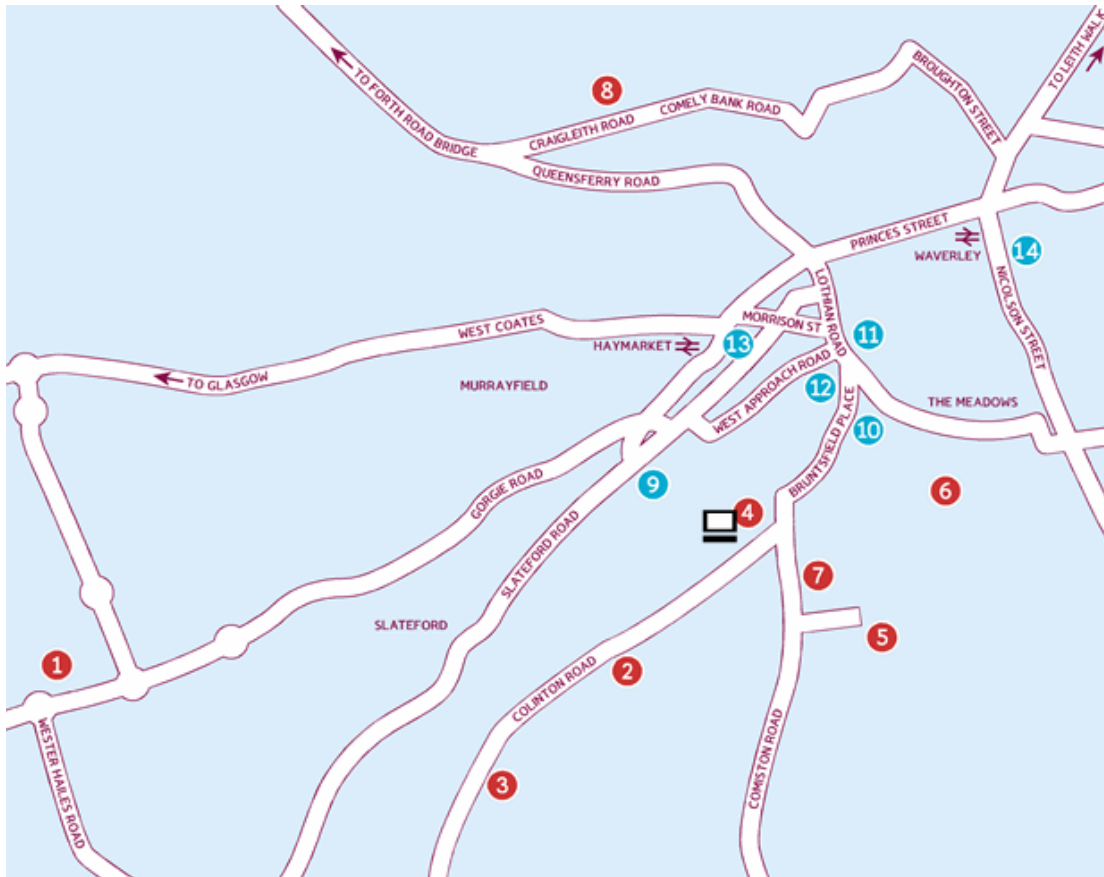

Edinburgh Napier University Campuses

Where are the main campuses?

Where can I find a 24/7 computer lab?

Where is the student accommodation?

Campuses

1. Sighthill
2. Craighouse
3. Craiglockhart
4. Merchiston
5. Canaan Lane
6. Marchmont
7. Morningside
8. Comely Bank

 24/7 Computing Centre

Student Accommodation

9. West Bryson Road
10. Wrights Houses
11. Riego Street
12. Fountainbridge
13. Morrison Circus
14. Blackfriars Street